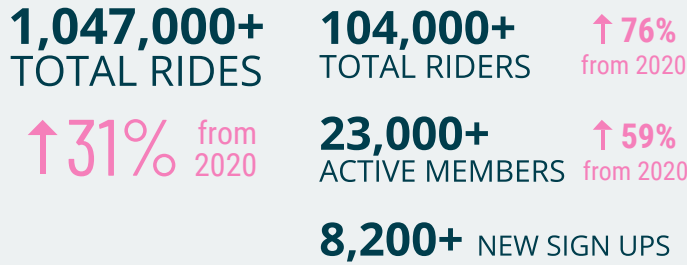

2021 biki> SNAPSHOT

The System

Ridership

Community Benefits

estimated based on 18.8 million minutes traveled

Average Ride Time

17 minutes 22 seconds

Total Biki Rides semiannually

Where do Biki users ride?

usage by neighborhood

19% OF MEMBERS REPORT USING BIKI TO CONNECT TO THE PUBLIC BUS

50% OF RIDES TAKEN BY OAHU RESIDENTS

How / why do members use Biki?

Since signing up for a Biki membership...

49% drive less

11% reduced # of cars in home

58% saved money

56% discovered a new business

57% exercise more

30% lost weight

MEMBER DEMOGRAPHICS

Age