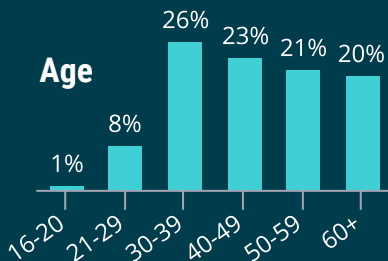

Where do Biki users ride?

usage by neighborhood

19% OF MEMBERS REPORT USING BIKI TO CONNECT TO THE PUBLIC BUS

50% OF RIDES TAKEN BY OAHU RESIDENTS

How / why do members use Biki?

Since signing up for a Biki membership...

49% drive less

11% reduced # of cars in home

58% saved money

56% discovered a new business

57% exercise more

30% lost weight

MEMBER DEMOGRAPHICS

Age

Gender

♂ 55% MALE **♀ 45%** FEMALE

Ethnicity

Annual Household Income

Residence

1. 96815 4. 96813
2. 96826 5. 96822
3. 96814

Membership Type