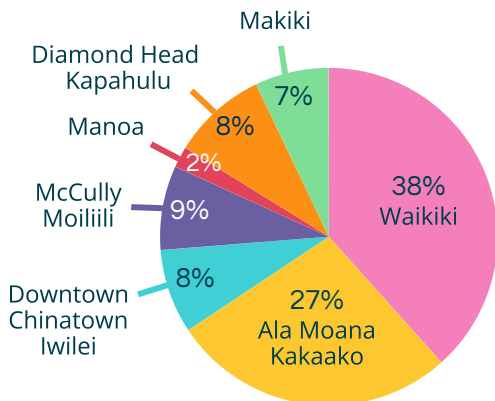

2021 biki> SNAPSHOT

The System

Ridership

Community Benefits

estimated based on 18.8 million minutes traveled

Average Ride Time

17 minutes 22 seconds

Total Biki Rides semiannually

Where do Biki users ride?

usage by neighborhood

19% OF MEMBERS REPORT USING BIKI TO CONNECT TO THE PUBLIC BUS

50% OF RIDES TAKEN BY OAHU RESIDENTS

How / why do members use Biki?

Since signing up for a Biki membership...