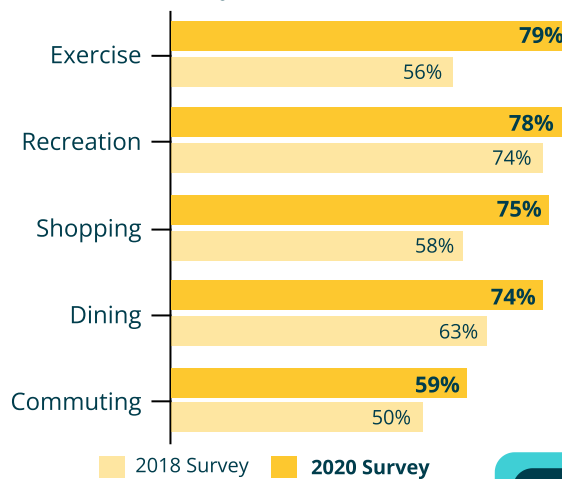

2021 biki> SNAPSHOT

The System

Ridership

Community Benefits

estimated based on 18.8 million minutes traveled

Average Ride Time

17 minutes 22 seconds

Total Biki Rides semiannually

Where do Biki users ride?

usage by neighborhood

19% OF MEMBERS REPORT USING BIKI TO CONNECT TO THE PUBLIC BUS

50% OF RIDES TAKEN BY OAHU RESIDENTS

How / why do members use Biki?

Since signing up for a Biki membership...

49% drive less

11% reduced # of cars in home

58% saved money

56% discovered a new business

57% exercise more

30% lost weight

MEMBER DEMOGRAPHICS

Age