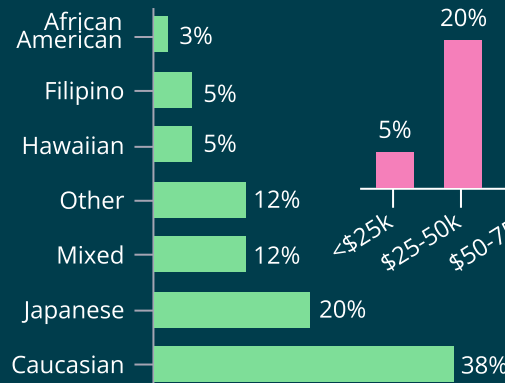

Where do Biki users ride?

usage by neighborhood

19% OF MEMBERS REPORT USING BIKI TO CONNECT TO THE PUBLIC BUS

50% OF RIDES TAKEN BY OAHU RESIDENTS

How / why do members use Biki?

Since signing up for a Biki membership...

49% drive less

11% reduced # of cars in home

58% saved money

56% discovered a new business

57% exercise more

30% lost weight

MEMBER DEMOGRAPHICS

Age

Gender

♂ 55% MALE **♀ 45%** FEMALE

Ethnicity

Annual Household Income

Residence

1. 96815 4. 96813
2. 96826 5. 96822
3. 96814

Membership Type