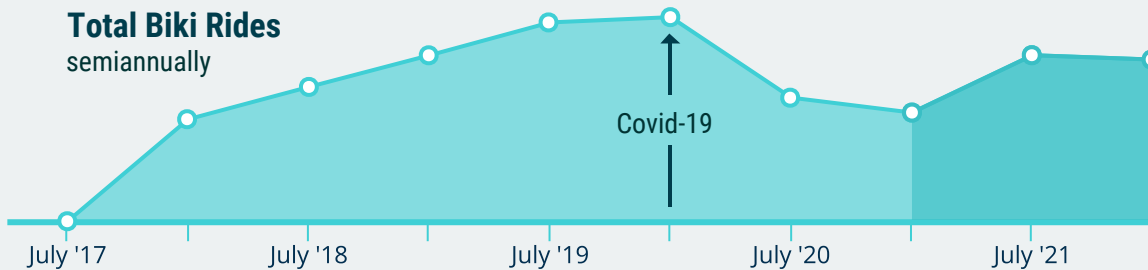

2021 biki> SNAPSHOT

The System

Ridership

Community Benefits

estimated based on 18.8 million minutes traveled

Average Ride Time

17 minutes 22 seconds

Total Biki Rides semiannually