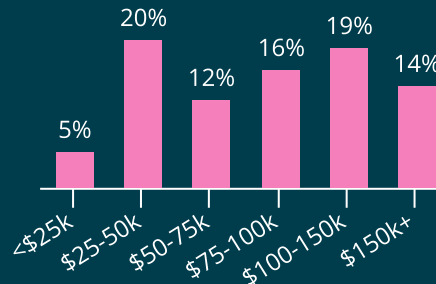

49% drive less

11% reduced # of cars in home

58% saved money

56% discovered a new business

57% exercise more

30% lost weight

MEMBER DEMOGRAPHICS

Age

Gender

♂ 55% MALE **♀ 45%** FEMALE

Ethnicity

Annual Household Income

Residence

1. 96815 4. 96813
2. 96826 5. 96822
3. 96814

Membership Type