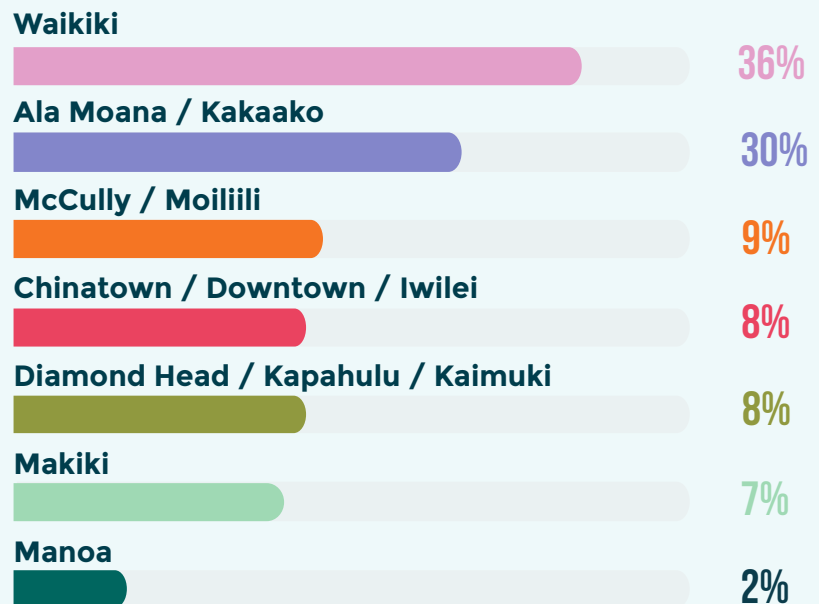

USAGE BY NEIGHBORHOOD: