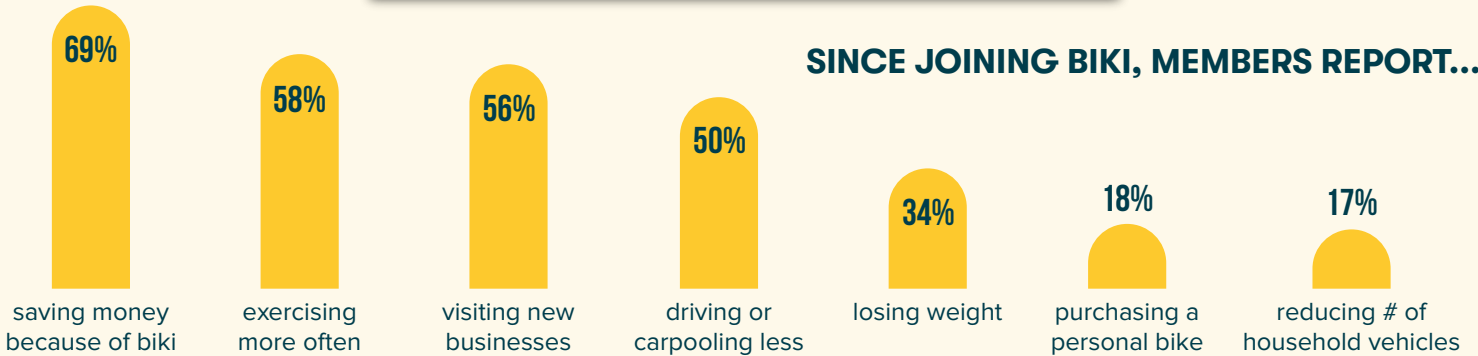

IMPACTS AND BENEFITS

SINCE JOINING BIKI, MEMBERS REPORT...