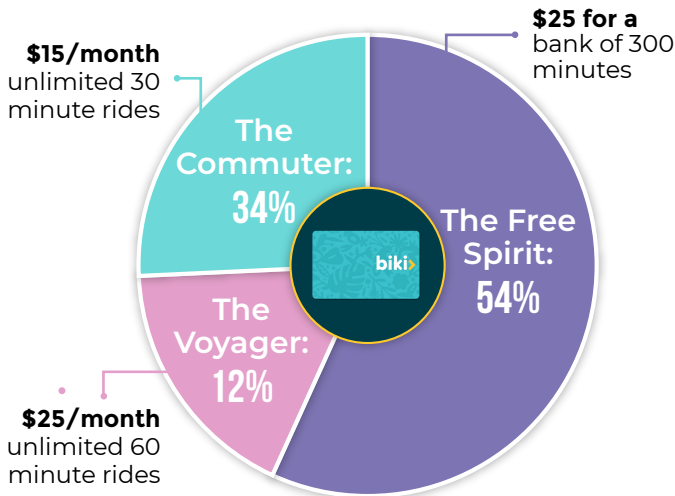

## 2023 RIDERSHIP

TOTAL RIDES  
**797,953**

**62%**

OF RIDES TAKEN BY RESIDENTS

TOTAL RIDERS  
**75,790**

ACTIVE MEMBERS  
**17,079**

NEW MEMBERS  
**10,962**

MINUTES TRAVELED  
**12,564,671**

## MEMBERSHIP TYPE

## AVERAGE TRIP TIME

**15 MINUTES 49 SECONDS**